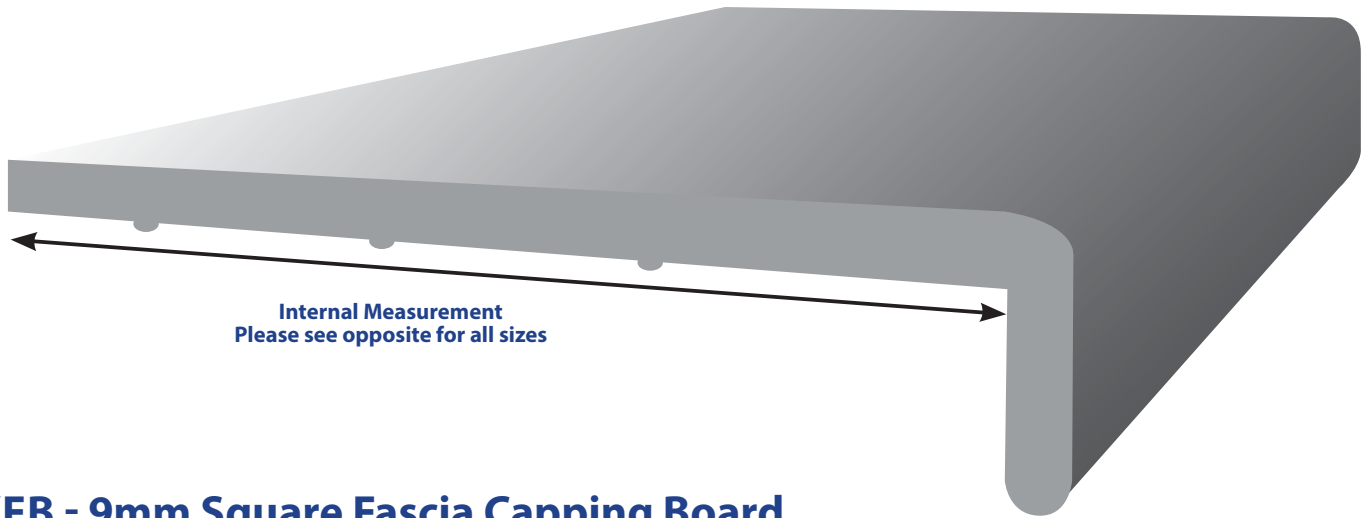

# AQUACEL FOAM RANGE

**KFB - 9mm Square Fascia Capping Board**  
(100mm - 405mm)

*All sizes are Internal*

# 9mm Square Fascia Capping & Accessories

		White		Woodgrain		Premium Woodgrain		Colours	
Product Code	Size	PK Qty	Price	Pk Qty	Price	Pk Qty	Price	Pk Qty	Price
KFB100	100mm	2 x 5m		2 x 5m	N/A	2 x 5m	N/A	2 x 5m	N/A
KFB125	125mm	2 x 5m		2 x 5m	N/A	2 x 5m	N/A	2 x 5m	N/A
KFB150	150mm	2 x 5m		2 x 5m		2 x 5m	N/A	2 x 5m	N/A
KFB175	175mm	2 x 5m		2 x 5m		2 x 5m		2 x 5m	
KFB200	200mm	2 x 5m		2 x 5m		2 x 5m	N/A	2 x 5m	
KFB225	225mm	2 x 5m		2 x 5m		2 x 5m		2 x 5m	
KFB250	250mm	2 x 5m		2 x 5m		2 x 5m	N/A	2 x 5m	N/A
KFB300	300mm	2 x 5m		2 x 5m		2 x 5m	N/A	2 x 5m	N/A
KFB405	405mm	2 x 5m		2 x 5m		2 x 5m	N/A	2 x 5m	
KFBC	300mm 90° Corner	100		100		100		100	
KFBC600	600mm 90° Corner	50		50		50		50	N/A
KFBC135	300mm 135° Corner	100		100		100		100	N/A
KFBIC	300mm 90° Internal Corner	100		100		100		100	N/A
KFBJ	300mm Joint	100		100		100		100	
KFBJ600	600mm Joint	50		50		50		50	N/A
KFBCAP	250mm End Cap	100		100		100	N/A	100	
FIN1	Finial	100		100		100	N/A	100	