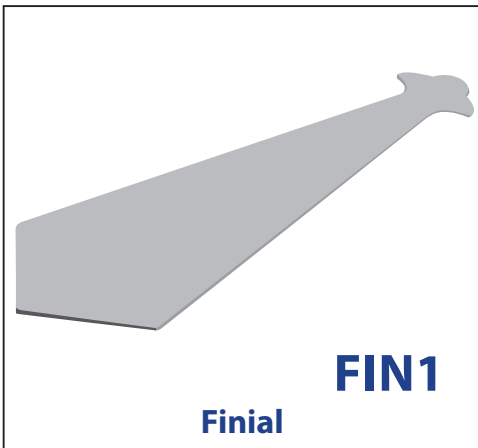

# AQUACEL FOAM RANGE

**KFB - 9mm Square Fascia Capping Board**  
(100mm - 405mm)

*All sizes are Internal*

# 9mm Square Fascia Capping & Accessories

		White		Woodgrain		Premium Woodgrain		Colours	
Product Code	Size	PK Qty	Price	Pk Qty	Price	Pk Qty	Price	Pk Qty	Price
KFB100	100mm	2 x 5m		2 x 5m	N/A	2 x 5m	N/A	2 x 5m	N/A
KFB125	125mm	2 x 5m		2 x 5m	N/A	2 x 5m	N/A	2 x 5m	N/A
KFB150	150mm	2 x 5m		2 x 5m		2 x 5m	N/A	2 x 5m	N/A
KFB175	175mm	2 x 5m		2 x 5m		2 x 5m		2 x 5m	
KFB200	200mm	2 x 5m		2 x 5m		2 x 5m	N/A	2 x 5m	
KFB225	225mm	2 x 5m		2 x 5m		2 x 5m		2 x 5m	
KFB250	250mm	2 x 5m		2 x 5m		2 x 5m	N/A	2 x 5m	N/A
KFB300	300mm	2 x 5m		2 x 5m		2 x 5m	N/A	2 x 5m	N/A
KFB405	405mm	2 x 5m		2 x 5m		2 x 5m	N/A	2 x 5m	
KFBC	300mm 90° Corner	100		100		100		100	
KFBC600	600mm 90° Corner	50		50		50		50	N/A
KFBC135	300mm 135° Corner	100		100		100		100	N/A
KFBIC	300mm 90° Internal Corner	100		100		100		100	N/A
KFBJ	300mm Joint	100		100		100		100	
KFBJ600	600mm Joint	50		50		50		50	N/A
KFBCAP	250mm End Cap	100		100		100	N/A	100	
FIN1	Finial	100		100		100	N/A	100	