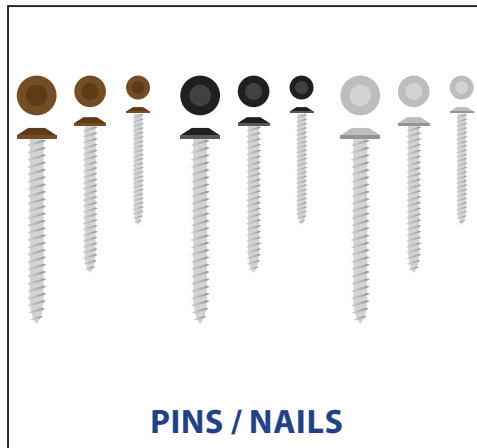

# AQUACEL FOAM RANGE

**KFB - 9mm Square Fascia Capping Board**  
(100mm - 405mm)

*All sizes are Internal*

# 9mm Square Fascia Capping & Accessories

		White		Woodgrain		Premium Woodgrain		Colours	
Product Code	Size	PK Qty	Price	Pk Qty	Price	Pk Qty	Price	Pk Qty	Price
KFB100	100mm	2 x 5m		2 x 5m	N/A	2 x 5m	N/A	2 x 5m	N/A
KFB125	125mm	2 x 5m		2 x 5m	N/A	2 x 5m	N/A	2 x 5m	N/A
KFB150	150mm	2 x 5m		2 x 5m		2 x 5m	N/A	2 x 5m	N/A
KFB175	175mm	2 x 5m		2 x 5m		2 x 5m		2 x 5m	
KFB200	200mm	2 x 5m		2 x 5m		2 x 5m	N/A	2 x 5m	
KFB225	225mm	2 x 5m		2 x 5m		2 x 5m		2 x 5m	
KFB250	250mm	2 x 5m		2 x 5m		2 x 5m	N/A	2 x 5m	N/A
KFB300	300mm	2 x 5m		2 x 5m		2 x 5m	N/A	2 x 5m	N/A
KFB405	405mm	2 x 5m		2 x 5m		2 x 5m	N/A	2 x 5m	
KFBC	300mm 90° Corner	100		100		100		100	
KFBC600	600mm 90° Corner	50		50		50		50	N/A
KFBC135	300mm 135° Corner	100		100		100		100	N/A
KFBIC	300mm 90° Internal Corner	100		100		100		100	N/A
KFBJ	300mm Joint	100		100		100		100	
KFBJ600	600mm Joint	50		50		50		50	N/A
KFBCAP	250mm End Cap	100		100		100	N/A	100	
FIN1	Finial	100		100		100	N/A	100	

Polytop Pins/Nails available in: Black, Brown, White, Light Oak and Irish Oak

K/P/30	30mm	200 box		200 box	N/A	200 box		200 box	
K/P/40	40mm	200 box		200 box	N/A	200 box		200 box	

**To indicate the product colour(s) required, the following code suffixes should be used:**

Colour Suffixes: BG - Black Woodgrain, LO - Sherwood Woodgrain, RW - Rosewood Woodgrain, WG - Mahogany Woodgrain, BL - Black and BR - Brown, IO - Irish Oak, CG - Cream Woodgrain, WTG - White Woodgrain