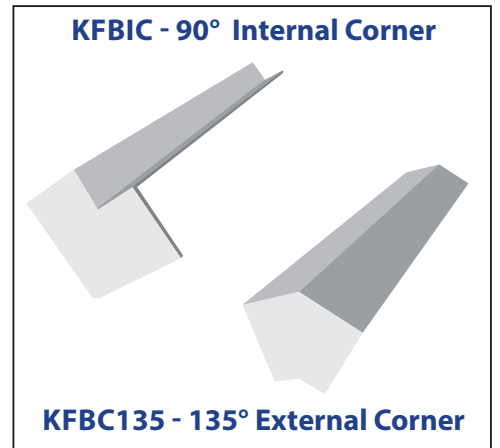

# AQUACEL FOAM RANGE

**KFB - 9mm Square Fascia Capping Board**  
(100mm - 405mm)

*All sizes are Internal*

# 9mm Square Fascia Capping & Accessories

		White		Woodgrain		Premium Woodgrain		Colours	
Product Code	Size	PK Qty	Price	Pk Qty	Price	Pk Qty	Price	Pk Qty	Price
KFB100	100mm	2 x 5m		2 x 5m	N/A	2 x 5m	N/A	2 x 5m	N/A
KFB125	125mm	2 x 5m		2 x 5m	N/A	2 x 5m	N/A	2 x 5m	N/A
KFB150	150mm	2 x 5m		2 x 5m		2 x 5m	N/A	2 x 5m	N/A
KFB175	175mm	2 x 5m		2 x 5m		2 x 5m		2 x 5m	
KFB200	200mm	2 x 5m		2 x 5m		2 x 5m	N/A	2 x 5m	
KFB225	225mm	2 x 5m		2 x 5m		2 x 5m		2 x 5m	
KFB250	250mm	2 x 5m		2 x 5m		2 x 5m	N/A	2 x 5m	N/A
KFB300	300mm	2 x 5m		2 x 5m		2 x 5m	N/A	2 x 5m	N/A
KFB405	405mm	2 x 5m		2 x 5m		2 x 5m	N/A	2 x 5m	
KFBC	300mm 90° Corner	100		100		100		100	
KFBC600	600mm 90° Corner	50		50		50		50	N/A
KFBC135	300mm 135° Corner	100		100		100		100	N/A
KFBIC	300mm 90° Internal Corner	100		100		100		100	N/A
KFBJ	300mm Joint	100		100		100		100	
KFBJ600	600mm Joint	50		50		50		50	N/A
KFBCAP	250mm End Cap	100		100		100	N/A	100	
FIN1	Finial	100		100		100	N/A	100	