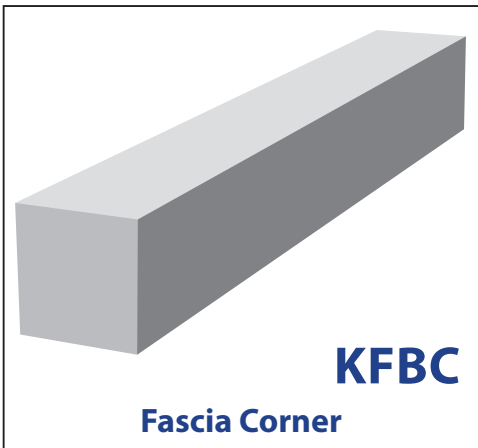

# AQUACEL FOAM RANGE

**KFB - 9mm Square Fascia Capping Board**  
(100mm - 405mm)

*All sizes are Internal*

# 9mm Square Fascia Capping & Accessories

		White		Woodgrain		Premium Woodgrain		Colours	
Product Code	Size	PK Qty	Price	Pk Qty	Price	Pk Qty	Price	Pk Qty	Price
KFB100	100mm	2 x 5m		2 x 5m	N/A	2 x 5m	N/A	2 x 5m	N/A
KFB125	125mm	2 x 5m		2 x 5m	N/A	2 x 5m	N/A	2 x 5m	N/A
KFB150	150mm	2 x 5m		2 x 5m		2 x 5m	N/A	2 x 5m	N/A
KFB175	175mm	2 x 5m		2 x 5m		2 x 5m		2 x 5m	
KFB200	200mm	2 x 5m		2 x 5m		2 x 5m	N/A	2 x 5m	
KFB225	225mm	2 x 5m		2 x 5m		2 x 5m		2 x 5m	
KFB250	250mm	2 x 5m		2 x 5m		2 x 5m	N/A	2 x 5m	N/A
KFB300	300mm	2 x 5m		2 x 5m		2 x 5m	N/A	2 x 5m	N/A
KFB405	405mm	2 x 5m		2 x 5m		2 x 5m	N/A	2 x 5m	
KFBC	300mm 90° Corner	100		100		100		100	
KFBC600	600mm 90° Corner	50		50		50		50	N/A
KFBC135	300mm 135° Corner	100		100		100		100	N/A
KFBIC	300mm 90° Internal Corner	100		100		100		100	N/A
KFBJ	300mm Joint	100		100		100		100	
KFBJ600	600mm Joint	50		50		50		50	N/A
KFBCAP	250mm End Cap	100		100		100	N/A	100	
FIN1	Finial	100		100		100	N/A	100	