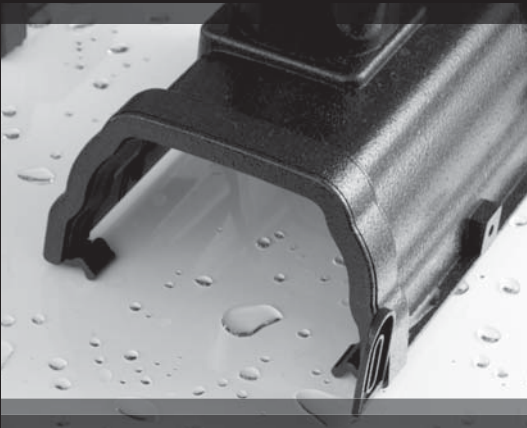

Introducing a new addition...

KAST IRON
effect

...to our extensive range of rainwater products